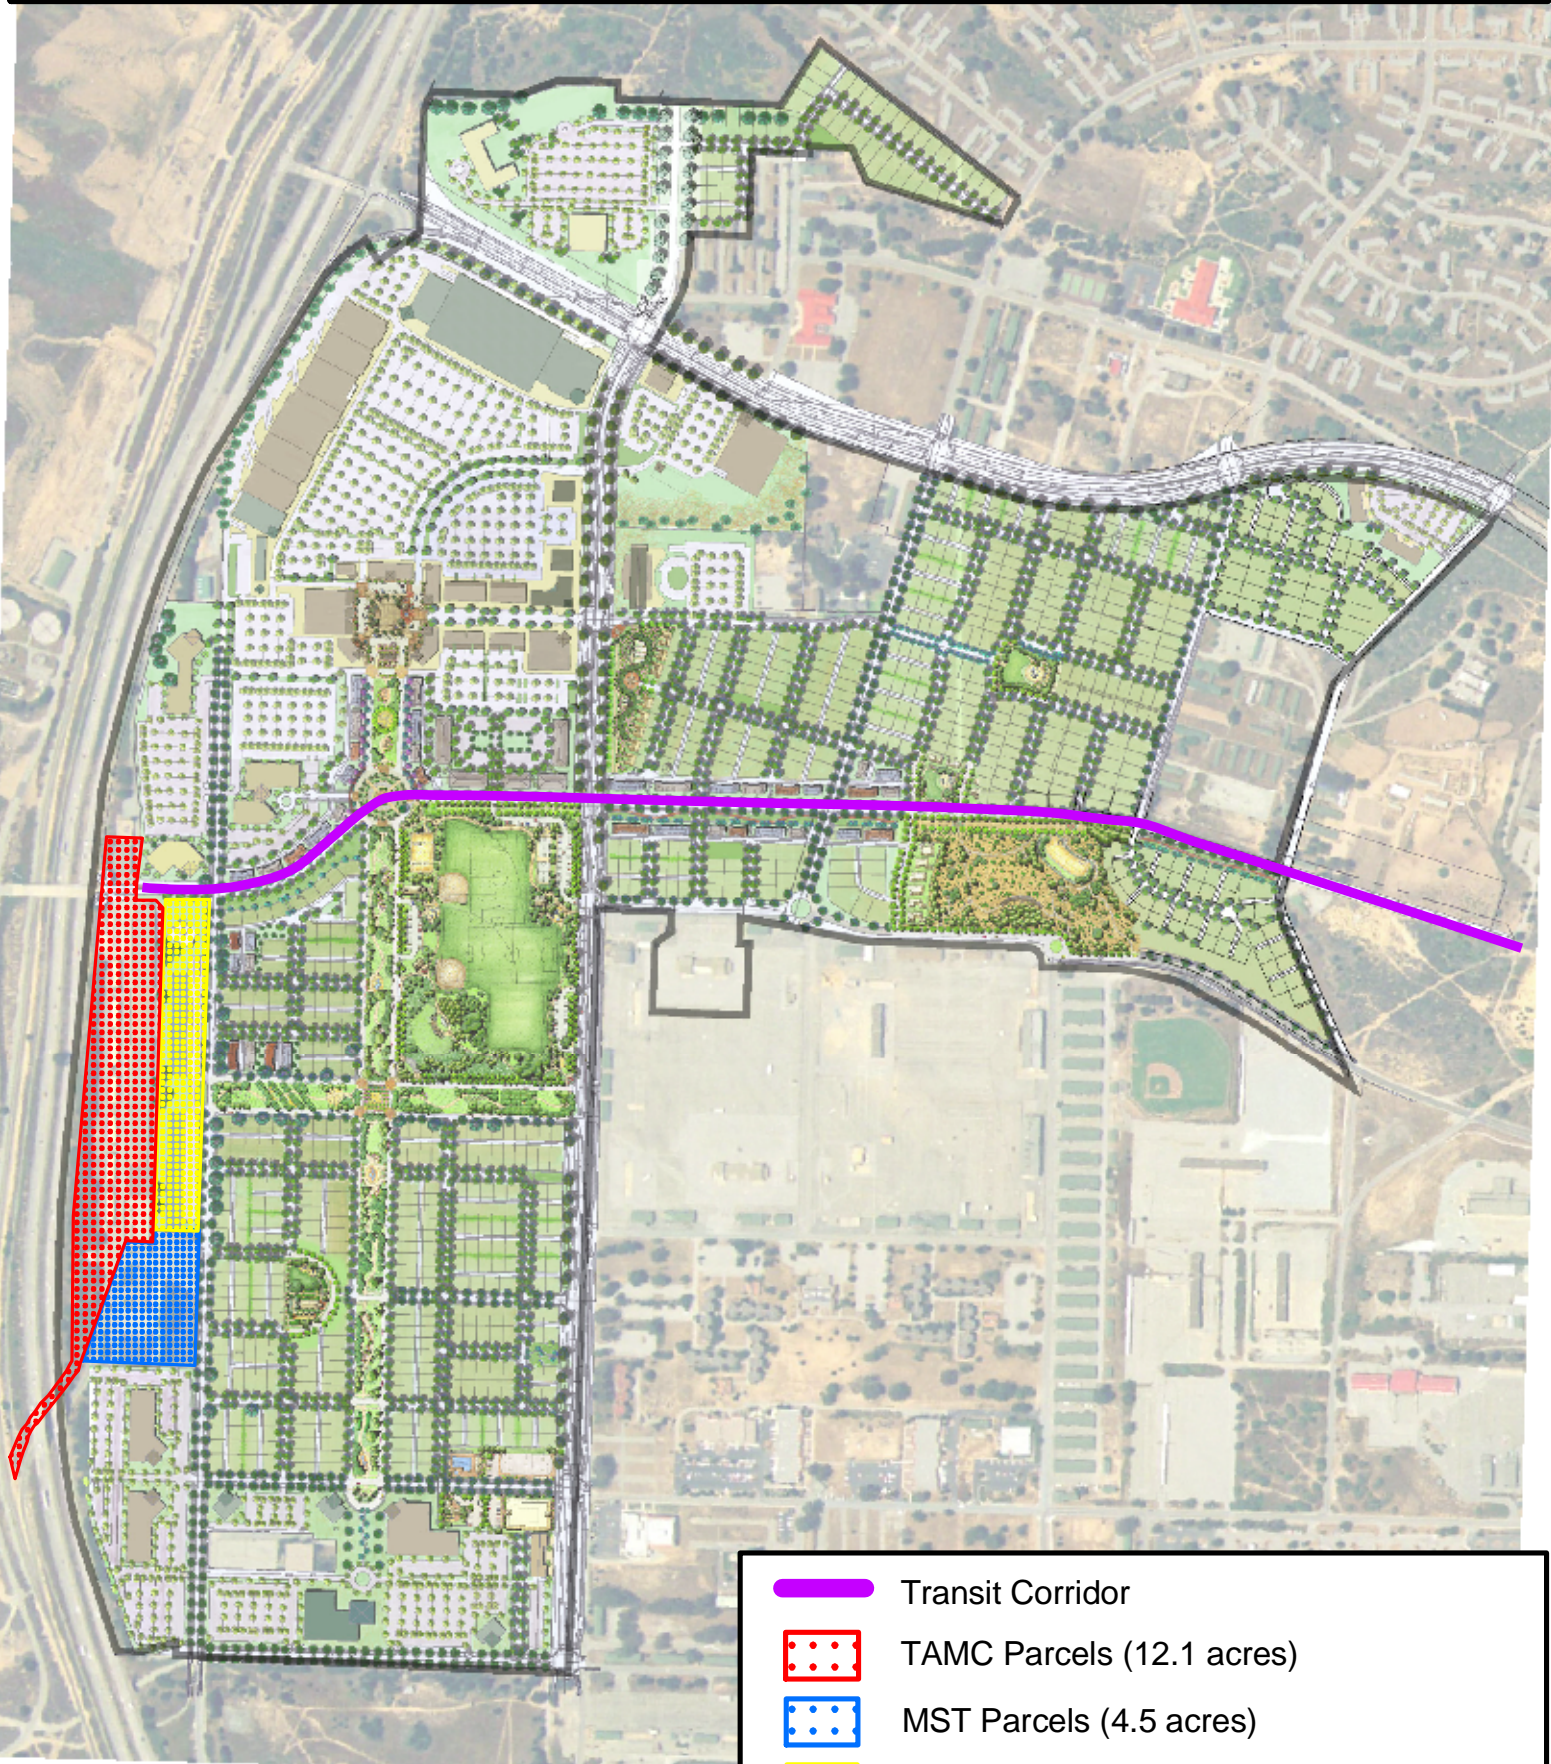

Transportation Agency for Monterey County

0 400 800 1,600 Feet

-  Transit Corridor
-  TAMC Parcels (12.1 acres)
-  MST Parcels (4.5 acres)
-  Arts & Cultural District Parcels (5.6 acres)

Note: all acreage approximate