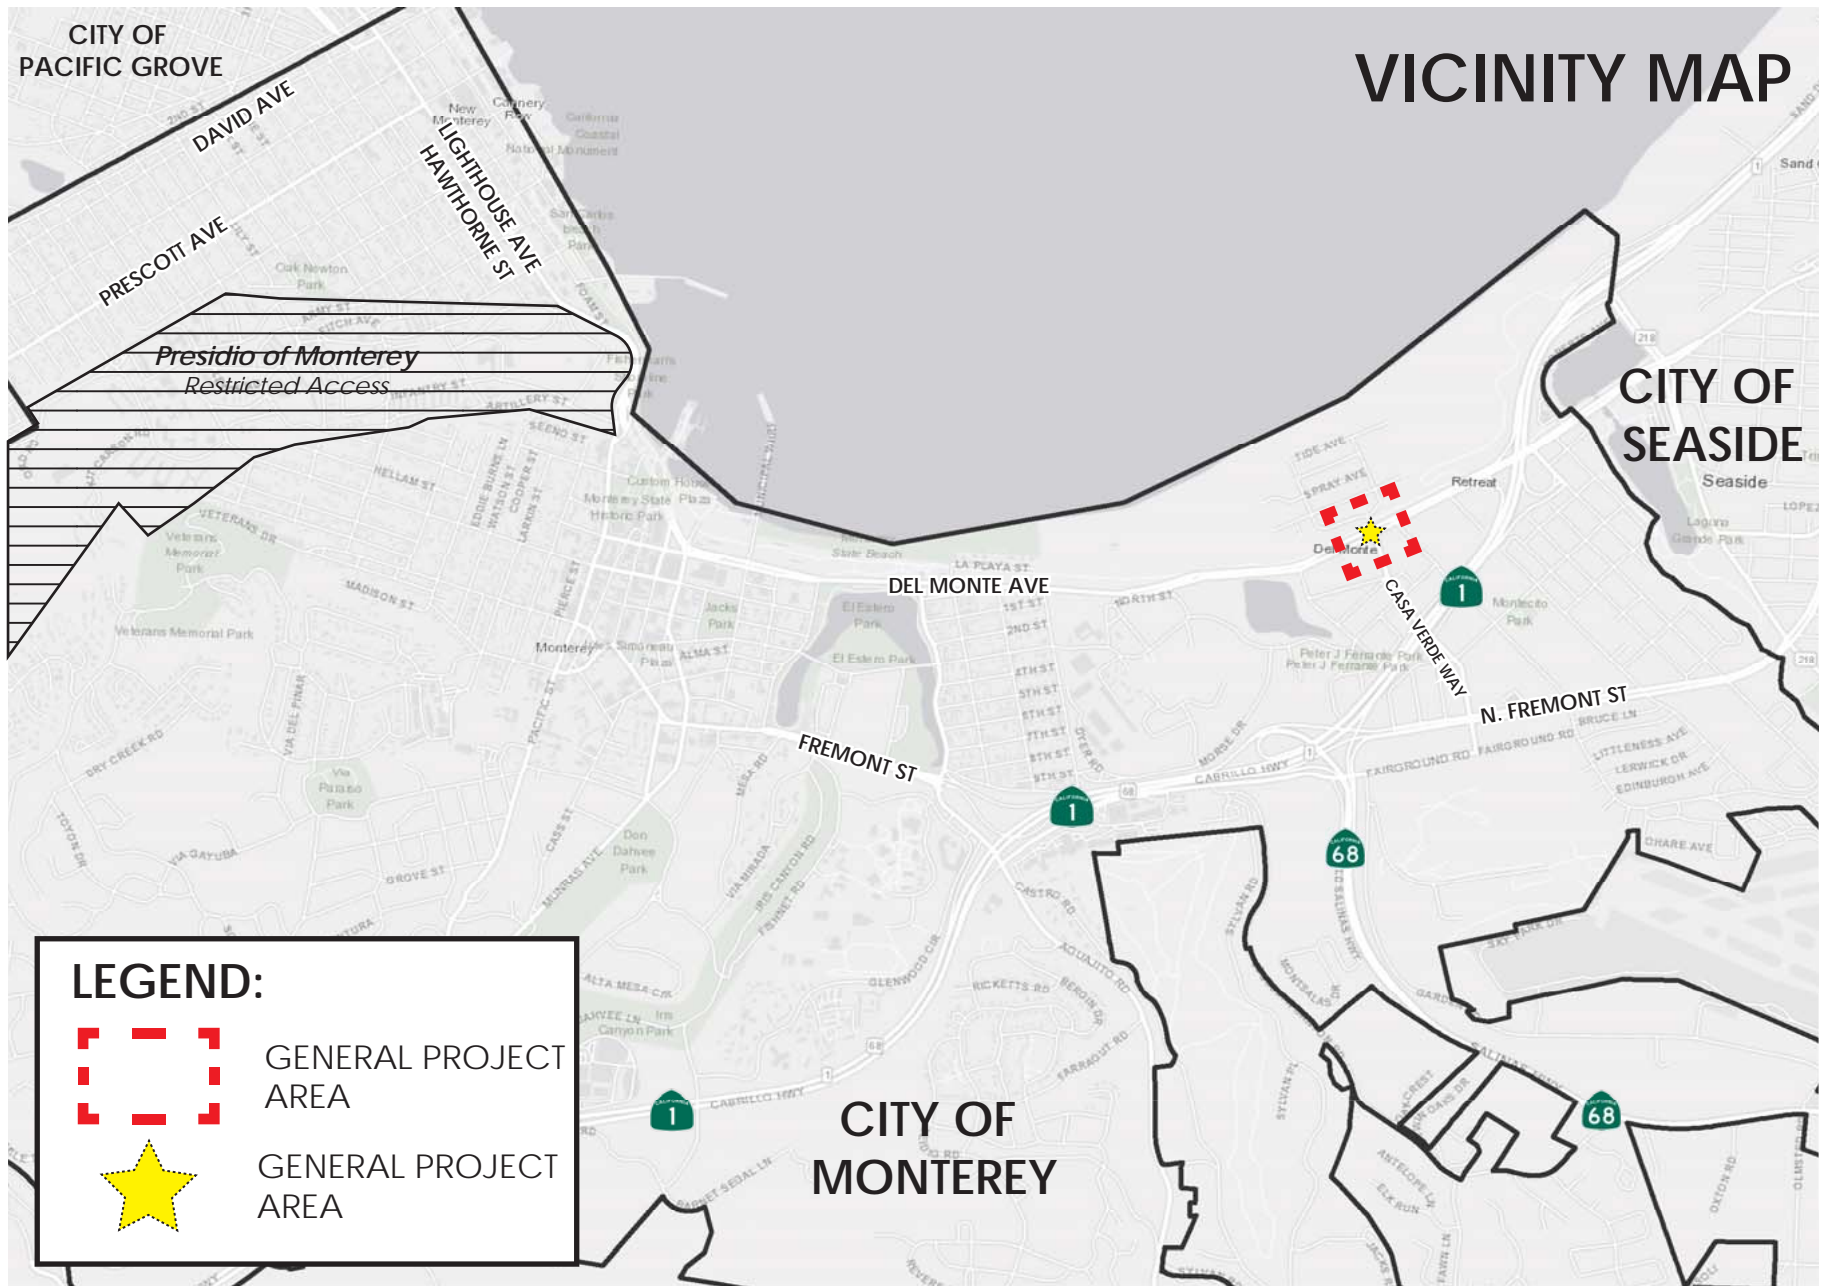

# VICINITY MAP

**LEGEND:**

-  GENERAL PROJECT AREA
-  GENERAL PROJECT AREA

## Del Monte & Casa Verde Intersection Improvements

Source: Google Earth, 2018

City of Monterey, California